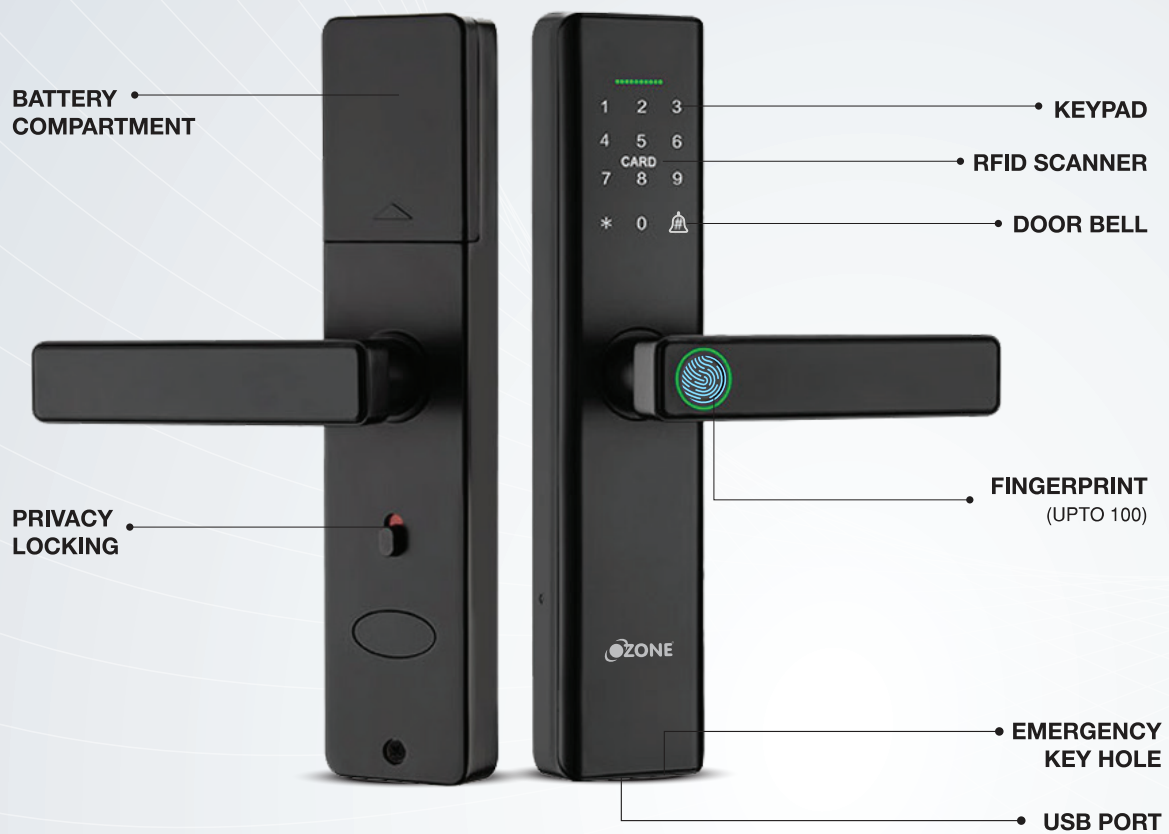

MORPHY LIFE LITE- 2

Fingerprint

Password

RFID Card

OzoLife App

Emergency Key

● **OZ-FDL-02-LIFE LITE BLACK** ₹12,700/-

● **OZ-FDL-02-LIFE LITE AC** ₹13,200/-

KEY FEATURES

Door Bell Function

Anti Theft Password

Smart Freeze

Voice guide operation

Passage Mode

Universal Handle

Remote location unlocking

Low Battery Indicator

Privacy Locking

PRODUCT SPECIFICATIONS

Lock Dimension
248x56x20mm

Body Dimension
45x85mm

Door Thickness
30-65mm

Finish
Black/Antique Copper

Door Type
Wooden/Metal

Mortise Material
Stainless Steel Lock Body

Scan this QR Code to watch videos