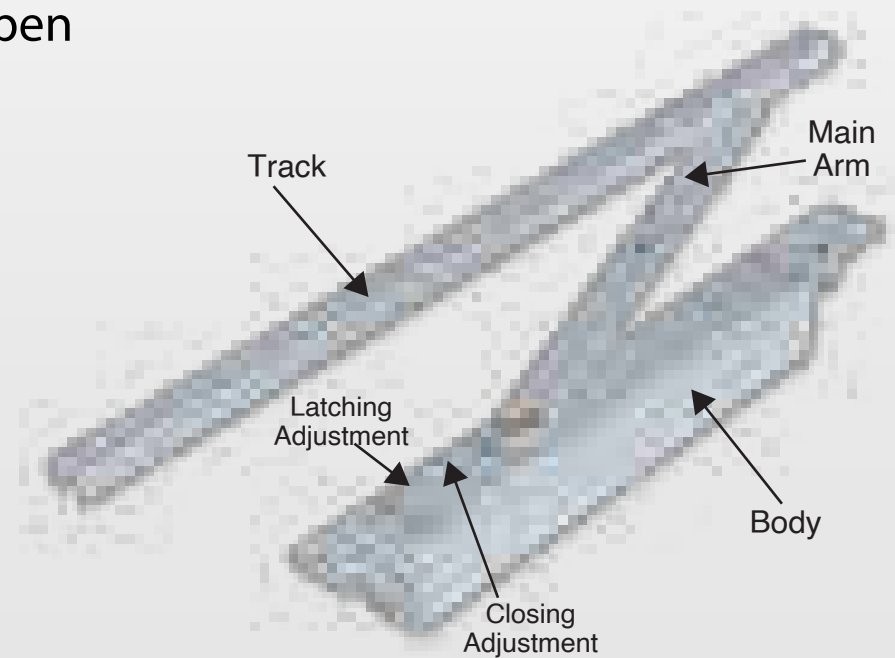

Stock Arriving
Soon

OZONE
FOR A SAFER WORLD

Introducing

Concealed Door Closer For Partition Stile Doors

CDC-CA-6800-SL STD SILVER | ₹11,893 /-

EN 1154 Tested

Specifications:-

- » Cam Action Concealed Door Closer with Hold Open Function and Adjustable Closing Force EN 2-4
- » Identical design for DIN left and DIN right
- » Suitability for fire protection doors
- » Length - 239mm, Width - 32mm, Height - 45mm
- » Closing force adjustable - 110-0°
- » Latching action adjustable - 15-0°
- » Back check integrated
- » Finish: Silver

Parts & Speed Adjustment

+91-9310012300

www.ozone-india.com | customercare@ozone-india.com